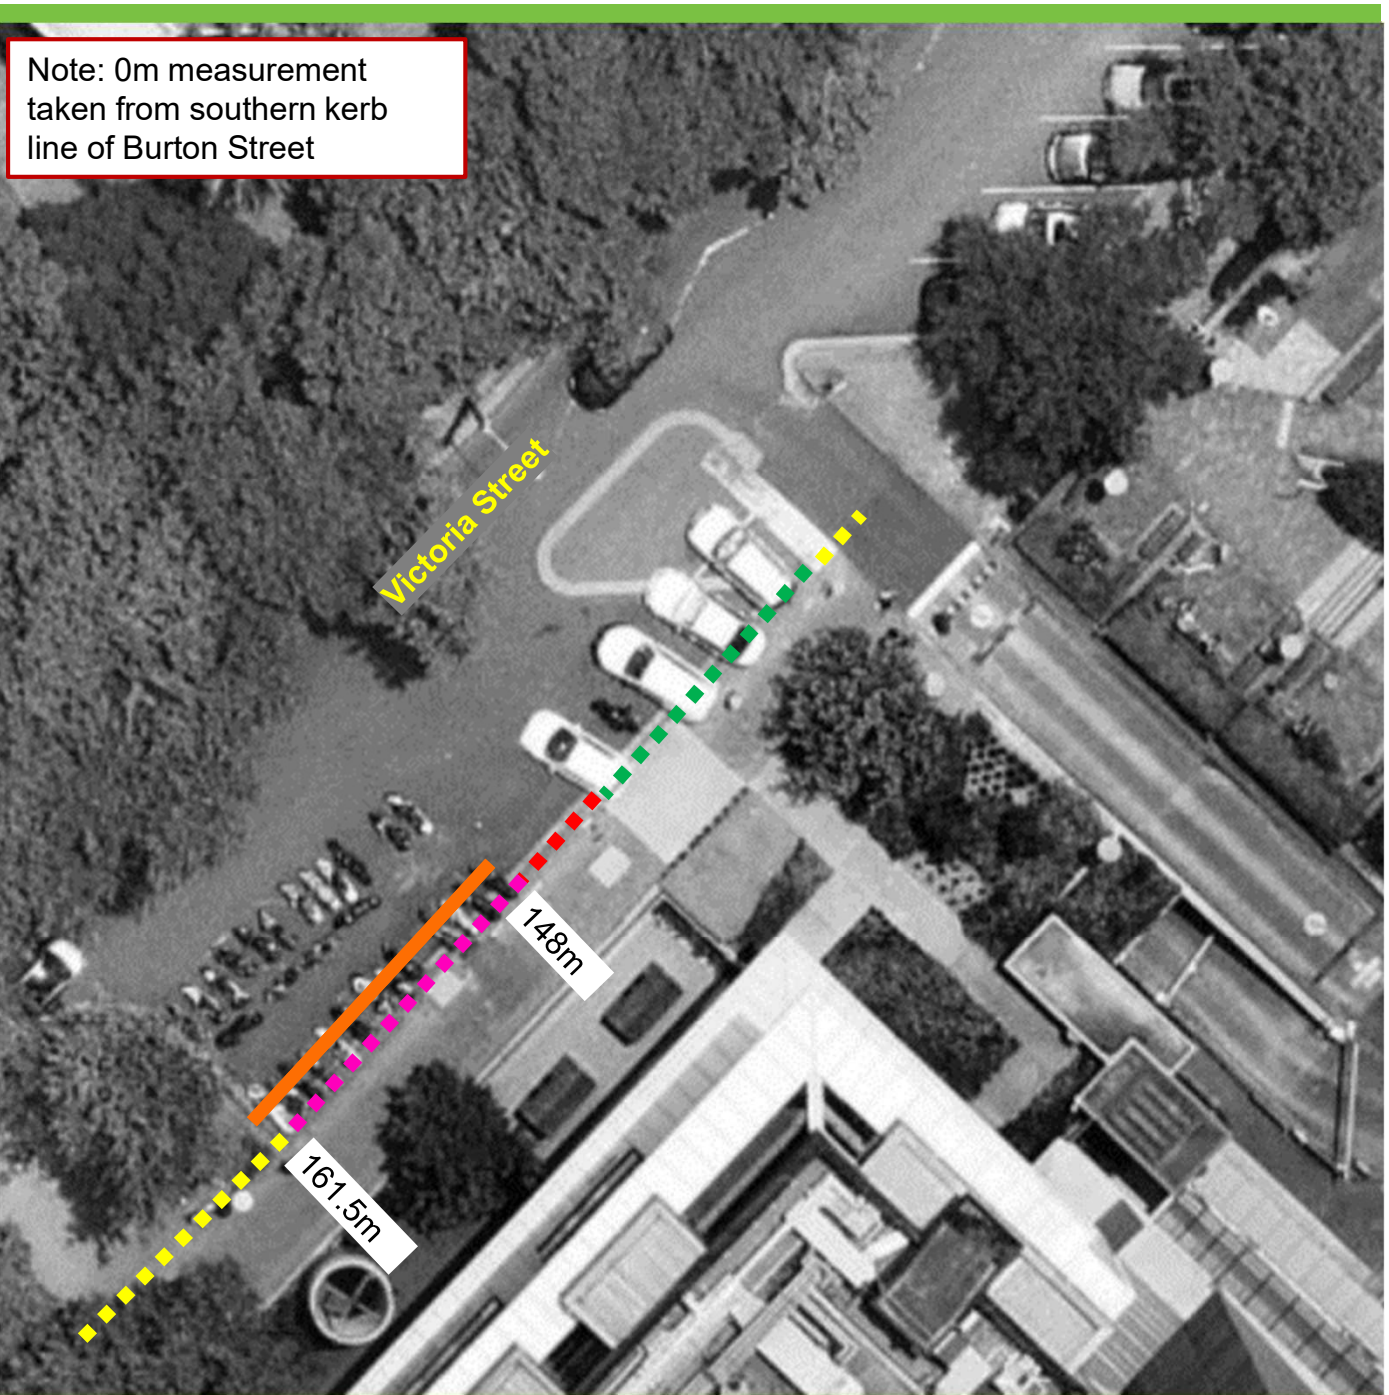

Victoria Street, Darlinghurst Proposed parking changes

Existing

- ■ ■ No Stopping
- ■ ■ No Parking Car Share Vehicles Excepted
- ■ ■ 4P Ticket 8am-10pm
- ■ ■ P 8am-6pm Motor Bikes Only

Proposed

- P Motor Bikes Only